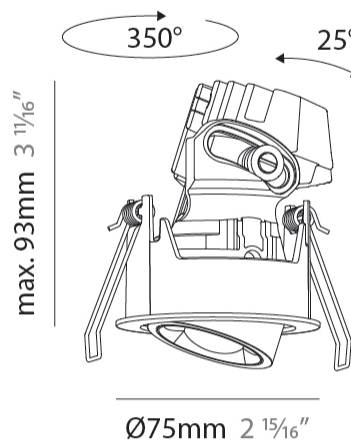

GENERAL

Series: Oiko Pro
Subseries: Oiko Pro Adjustable
Brand: Prolicht
Division: Architectural
Mounting Type: Recessed
Mounting Location: Ceiling
Subcategory: Downlight

PHYSICAL

Shape: Round
Diameter (mm): 75
Diameter (in): 2 15/16
Height (mm): 93
Height (in): 4 1/16
Ceiling Thickness (mm): 1 - 25
Ceiling Thickness (in): 1/16 - 1 3/16
Min. Recessing Depth (mm): 105
Min. Recessing Depth (in): 4 1/2
Light Distribution: Downlight
Weight (kg): 0.248
Diffuser: Lens Pack - Spread Lens / Linear Spread Lens / Honeycomb Louver
Fixture Finish: SSR / BKV / CWI / CRY / HAB / UFT / ITA / RUA / FTG / MYG / LOD / PUS / FRO / FUP / KIA / POP / BLS / SPG / MEY / GOH / GUM / CHC / COM / ABZ / JAG / OBR / MOS / ROR
Fixture Material: Aluminum Die Cast
Cut-out Measurements: D. - 68mm / 2 11/16"

ELECTRICAL

Lamp Type: LED (Zhaga Standard)
Input Wattage (W): 15
Dimming: Tri-Mode (Non-Dimming and Phase Dimming (120Vac only) and 0-10V Dimming)
Driver Included: No
Driver Location: Recessed Housing
Driver Type: Constant Current - Universal
Driver Class: Class 2
Input Voltage (V): 120 - 277
Constant Current (MA): 350

LED

Number of LEDs: 1
Color Temperature (°K): 2700 / 3000 / 3500 / 4000
Max. Delivered Lumen (lm): 1464 / 1556 / 1630 / 1645
Nominal Lumen (lm): 1566 / 1665 / 1743 / 1759
CRI: >90 CRI
Lamp Life (hrs): 50000

OPTICAL

Reflector°: 60

RATINGS AND CERTIFICATIONS

Certified By: Certified for North American Standards
IP rating: IP20