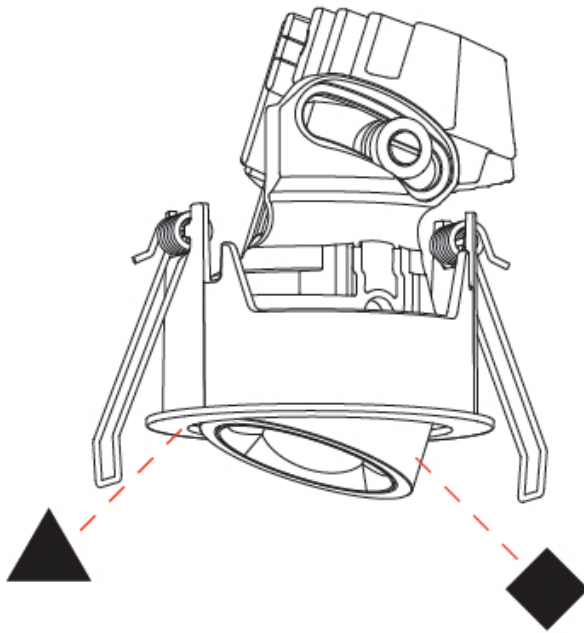

OIKO PRO ADJUSTABLE RECESSED

A35844-

PROJECT _____

TYPE _____

SPECIFIER _____

QUANTITY _____

DATE _____